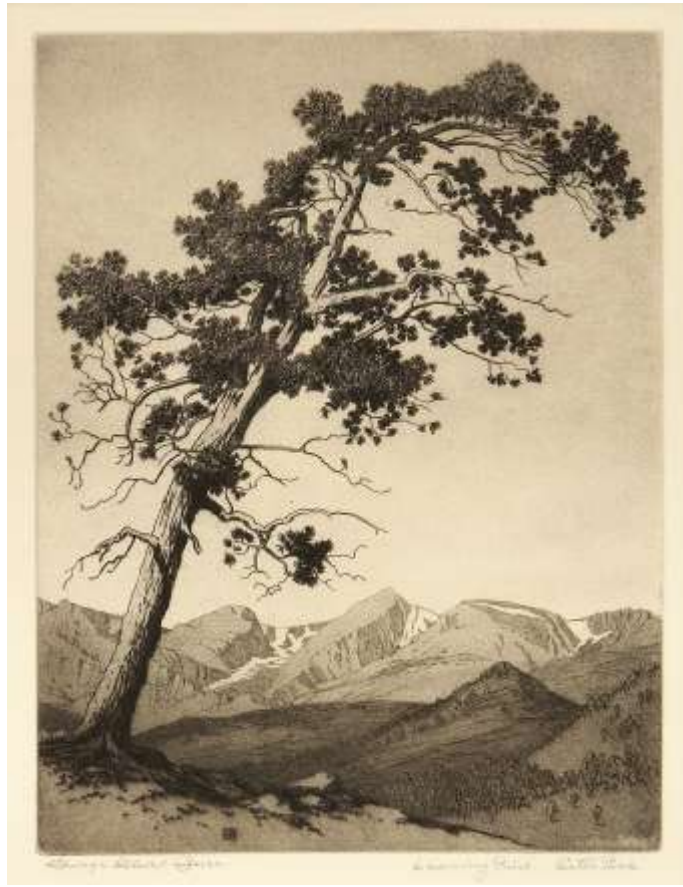

Reference: 20042
Artist: George Elbert Burr (1859-1939)
Title: *Leaning Pine, Estes Park (Colorado)*
Age: circa 1916
Dimensions: 8 x 6 ¼ inches
Medium: etching
Signature: pencil signed lower margin
Condition: excellent